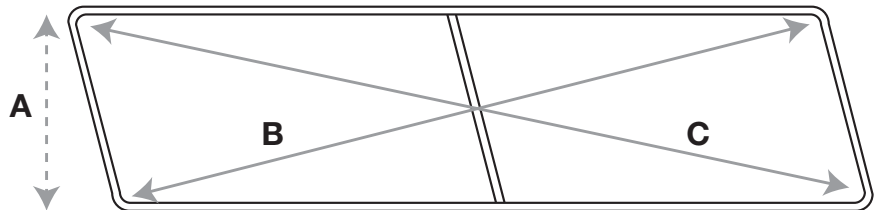

# TRUCK CAP SIDE GLASS

## VEHICLE INFO:

Year \_\_\_\_\_ Make \_\_\_\_\_ Cap Manufacturer \_\_\_\_\_

Long Bed     Short Bed     Quad Cab     Ext. Cab

Serial# \_\_\_\_\_ Found on a metal tag by the dome light, on the side rails,  
by the rear door, or between the cap and cab

## WINDOW LOCATION:

- Passenger     Driver
- 1/2 Slider     1/3 Slider     Solid     Pop-out
- Fiberglass Cap     Aluminum Cap
- Framed     Frameless
- Black Frame     Aluminum (Silver) Frame

Measure complete window, not  
just broken section